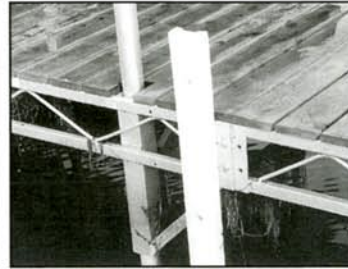

Dock • Boat Lift Marine

SALES • SERVICE • INSTALLATION

ALUMINUM DOUBLE PWC TRAILER
TRAILERS TO 36' LONG

ROD HOLDERS
PLANER BOARD MASTS
BUILT TO CUSTOMER SPECS

48" WIDE DOCK
STEP DOWN WITH RAILINGS

ALUMINUM BOAT
REPAIRS • MODIFICATIONS

HD DOCK BENCH • OFF DOCK
OCTAGON TABLE (REMOVABLE)

PWC BOARDING STEPS • ADJUSTS TO
FLUCTUATING WATER LEVELS

HD VERTICAL POLY FENDERS
AVAILABLE 2' - 6'

HD TREE MOUNTED WINCH
LIFT YOUR DOCK • PULL YOUR HOIST

PWC BEACH CART • ACT AS TRAILER
IN MUDDY, SANDY CONDITIONS

3000 LB. VERTICAL LIFT
WITH GUIDE-ONS

HD HINGED DOCK • LAKE ONTARIO
WINCHED FROM
BOAT HOUSE

HD DOCK • 12X16 DECK
STEPPED DOWN
6X32 DOCK CABLED TO ROCK BOTTOM