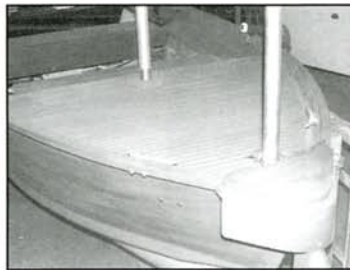

V HULL BOAT MODIFIED FOR
BASS FISHING
ALSO SET UP FOR DUCK HUNTING