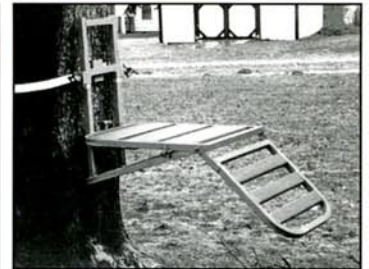

RACKS TO ACCOMMODATE
BOAT, CANOE, KAYAKS

TREE STAND BRACKET
MOUNTED ON FRONT OF ATV
BRUSH GUARD

V HULL BOAT MODIFIED FOR
BASS FISHING
ALSO SET UP FOR DUCK HUNTING

ATV CONVERTIBLE RAIN COVER,
CANOE RACK • CARGO BASKET
POWDER COATING

HD LADDER RACK –
TELESCOPES TO 18'
QUICKLY REMOVABLE

1000 LB. ATV RAMPS
FASTEN TO TAILGATE FOR SAFETY

WORK PLATFORM
QUICKLY, EASILY MOUNTED

HD ALUMINUM RUNNING BOARDS
WITH SIDE PIPES

RETRIEVER (DOG) PLATFORM
MOUNTS TO TREE
ALSO MOUNTS ON BOAT